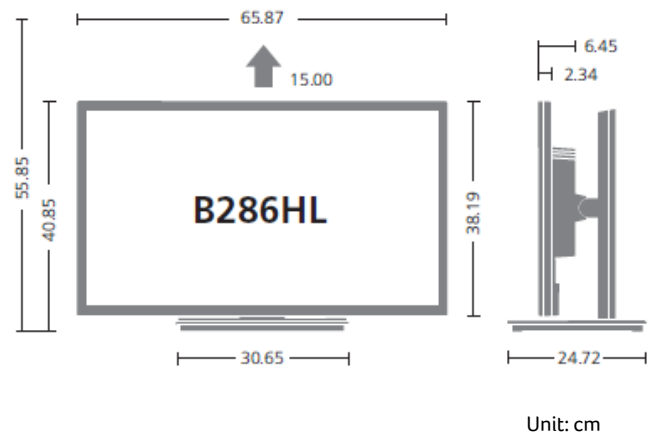

Specifications

Model number	B286HL	
Display	28" (16:9)	
Active display area	62 x 34.1 cm	
Maximum resolution and refresh rate	1920 x 1080 @ 60Hz	
Glare	No	
Panel type	VA	
Response time	6 ms (G to G)	
Contrast ratio (ACM)	100 million:1 max	
Brightness	300 cd/m²	
Viewing angle (CR=10)	178° (H), 178° (V)	
Colors	16.7 million	
Bits	6-bit + Hi-FRC	
Input signal	1. VGA + DVI (DVI with HDCP) + DisplayPort™ (v1.2) + SPK 2. VGA+DVI (DVI with HDCP) + DisplayPort™ (v1.2) + SPK + USB hub 3.0 x 4 (1 up, 4 down) 3. VGA + DisplayPort™ (v1.2) + MHL + SPK 4. VGA + DisplayPort™ (v1.2) + MHL + SPK + USB hub 3.0 x 4 (1 up, 4 down)	
VESA wall mount	100 x 100 mm	
Speaker	2 x 2 W	
Power supply	Internal (100 – 240 V)	
Power consumption (ENERGY STAR®)	Off	TBD
	Sleep	TBD
	On	TBD

Full HD LED monitor

The 1920 x 1080 resolution of this LED monitor delivers excellent detail, making it perfect for advanced Full HD productivity and multimedia applications. LED monitors also consume less power and last longer than those with CCFL lamps. In addition, this monitor is mercury free, making it safer for you and the environment.

Acer Eco Display

Acer monitors using white LED backlight technology minimize environmental impact while providing superior performance. White LED monitors do not contain mercury, making them safer for the environment. They also consume less power and are more durable than CCFL lamps, for good savings. Plus, as part of our commitment to sustainable operations and CSR, Acer uses methods to carry out product design and material management distinctly meant to reduce environmental impact.

ComfyView

ComfyView

Acer ComfyView monitors reflect less ambient light to deliver vivid colors, reduced glare and more comfortable viewing, even over prolonged periods.

ErgoStand

ErgoStand

The ergonomic design of this monitor optimizes the viewing position for maximum comfort, even during prolonged use.

- Height: 150 mm up or down
- Tilt: 35° up or 5° down
- Swivel: 60° to the left and right
- Pivot (rotation): Up to 90°

About Acer

acer
explore beyond limits™